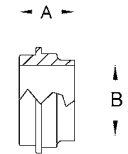

## John Perry Plain Long Weld Ferrules - L14AJP

Tube OD	Dimensions		304	316L
	A	B	Part Number	Part Number
1"	1.375	.870	L14AJP-G100 	L14AJP-R100 
1½"	1.500	1.370	L14AJP-G150	L14AJP-R150
2"	1.500	1.870	L14AJP-G200	L14AJP-R200
2½"	1.750	2.370	L14AJP-G250	L14AJP-R250
3"	1.750	2.870	L14AJP-G300	L14AJP-R300
4"	1.750	3.834	L14AJP-G400	L14AJP-R400

## John Perry Plain Short Weld Ferrules - 14PRFJP

Tube OD	Dimensions		304	316L
	A	B	Part Number	Part Number
1"	.687	.870	14PRFJP-G100 	14PRFJP-R100
1½"	.719	1.370	14PRFJP-G150	14PRFJP-R150
2"	.719	1.870	14PRFJP-G200	14PRFJP-R200
2½"	.844	2.370	14PRFJP-G250	14PRFJP-R250
3"	.906	2.870	14PRFJP-G300	14PRFJP-R300
4"	1.218	3.834	14PRFJP-G400	14PRFJP-R400

## John Perry Threaded Long Weld Ferrules - L15AJP

Tube OD	Dimensions		304	316L
	A	B	Part Number	Part Number
1"	1.375	.870	L15AJP-G100 	L15AJP-R100 
1½"	1.500	1.370	L15AJP-G150	L15AJP-R150
2"	1.500	1.870	L15AJP-G200	L15AJP-R200
2½"	1.750	2.370	L15AJP-G250	L15AJP-R250
3"	1.750	2.870	L15AJP-G300	L15AJP-R300
4"	1.750	3.834	L15AJP-G400	L15AJP-R400