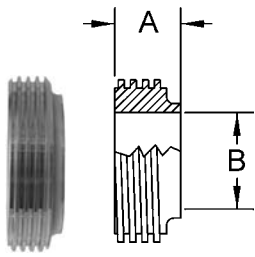

John Perry Ferrules

John Perry Threaded Short Weld Ferrules - 15TRFJP

Tube OD	Dimensions		304		316L	
	A	B	Part Number	Part Number	Part Number	Part Number
1"	.687	870	NEW 15TRFJP-G100	NEW 15TRFJP-R100		
1½"	.719	1.370	15TRFJP-G150	NEW 15TRFJP-R150		
2"	.719	1.870	15TRFJP-G200	15TRFJP-R200		
2½"	.844	2.370	NEW 15TRFJP-G250	NEW 15TRFJP-R250		
3"	.906	2.870	15TRFJP-G300	15TRFJP-R300		
4"	1.218	3.834	15TRFJP-G400	15TRFJP-R400		

F

Other types of John Perry Elbows available call Dixon Sanitary for information

B2CJP

B2PJP

B2EJP

Other types of John Perry Tees available call Dixon Sanitary for information

B7JP

B7AJP

Other types of John Perry Concentric Reducers available call Dixon Sanitary for information

B3115FJP

B3114FJP

B31TPJP

Other types of John Perry Eccentric Reducers available call Dixon Sanitary for information