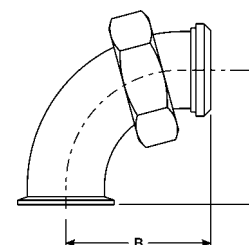

Clamp Elbows

90° Clamp by Plain Bevel Seat with Hex Nut Elbows - B2FMP-14

B

Tube OD	Dimensions		304 Part Number
	A	B	
1"	2.000	2.218	B2FMP-14-G100 NEW
1½"	2.750	2.968	B2FMP-14-G150
2"	3.500	3.750	B2FMP-14-G200
2½"	4.250	4.625	B2FMP-14-G250
3"	5.000	5.406	B2FMP-14-G300
4"	6.625	7.031	B2FMP-14-G400 NEW

* hex nut is CF8 (304) stainless

Other types of elbows available call Dixon Sanitary for information

B2FMP-15

B2SXLMP
various radii